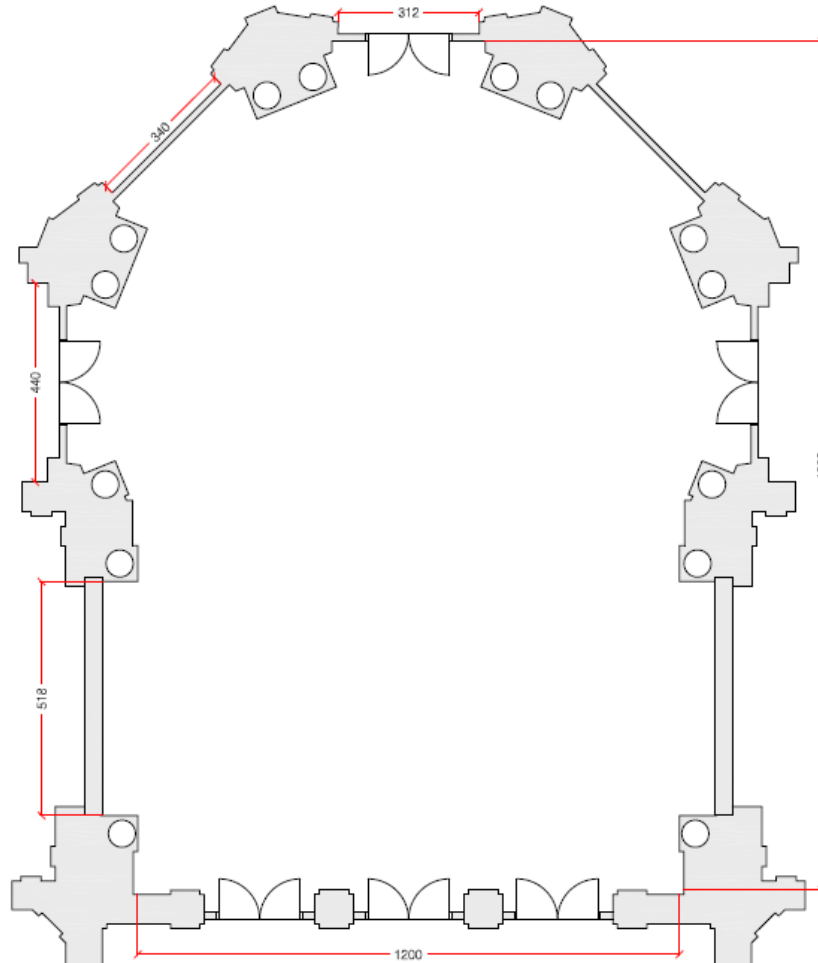

BEAU-RIVAGE PALACE
LAUSANNE SWITZERLAND

ROTONDE

Located in the heart of the hotel and in front of the Sandoz room, the Rotonde room is the perfect supplement of the Sandoz room. It has an extraordinary roof height and an easy access to the terrace. Richly decorated by moldings, gilds and paintings of Olivier Saudan, it has been completely renovated in June 2010. This very bright room is ideal for banquets until 200 guests and for cocktails until 400 guests.

BEAU-RIVAGE PALACE
LAUSANNE SWITZERLAND

BEAU-RIVAGE PALACE

LAUSANNE SWITZERLAND

Surface	Dimension	Height
236sqm	18.5 x 13.6m	9.7m

Settings	Cocktail	Conferance	Banquet	Theater
Maximal capacity	250 pers.	120 pers.	180 pers.	200 pers.